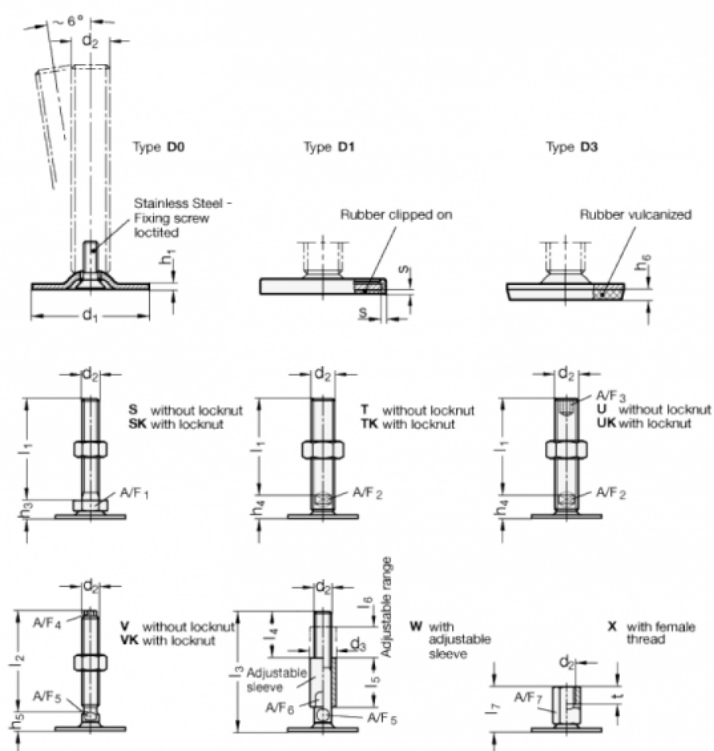

Article number: 204160M863D0SK
 Description: E+G levelling foot
 GN 41-60-M8-63-D0-SK
 Note: SK With nut, External hexagon at the bottom

Measures

A/F1 = 17
 d1 = 60
 d2 = M8
 h1 = 2.5
 h3 = 11
 h6 =
 l1 = 63
 s =